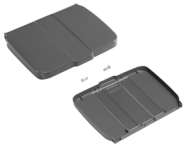

Compatibility

Green Hotel trolleys can be connected thanks to a joint, thus obtaining a complete system, easy to move

Material

Polypropylene - Stanchions: Rilsan varnished steel

Packaging: [click here to see the environmental labelling of packaging](#)

Related products

120 L plastified bag

120 L plastified bag with zip

Lid 120 L bag holder with check-list holder

Divider Green Hotel

Bottle rack with dividers